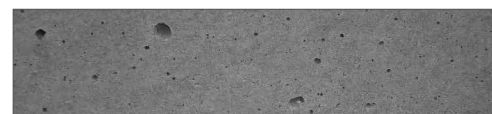

Energy Class

from A to A++

Packaging

16x16x21cm
2kg
RECYCLED CARDBOARD 

Colors sort by category

Colored in its mass with pigments

•Basic

Dark Grey	Medium Grey	Light Grey	Ivory	Brown/Beige
-----------	-------------	------------	-------	-------------

•Sand

Ivory Sand	Grey Sand	Anthracite Sand
------------	-----------	-----------------

•Appearance

Every piece may appears with color tone variants at its surface, as also between the pieces or the sample. Concrete surface displays several air holes. This is a natural characteristic of concrete.